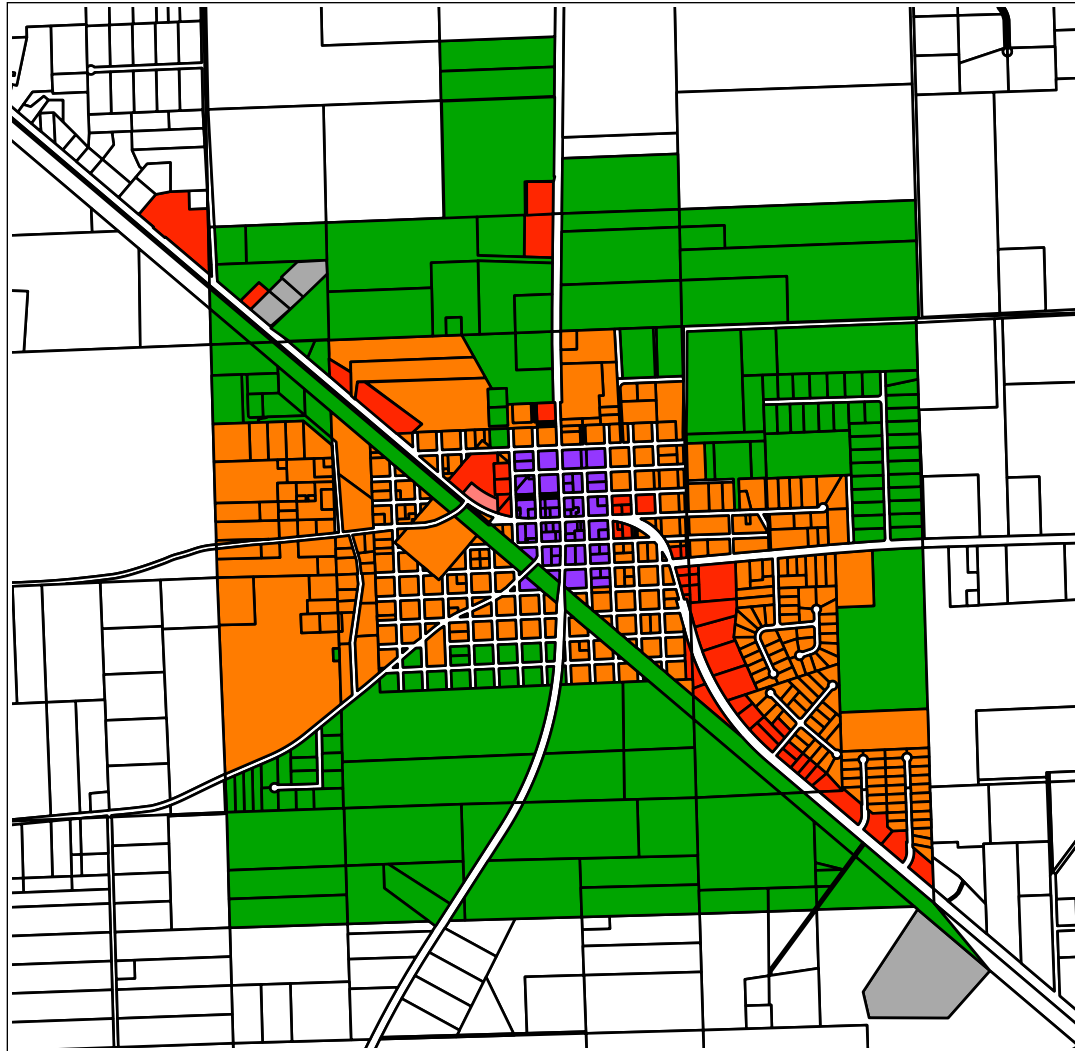

Town of Fort White Official Zoning Map

Fort White Zoning

Green	A
Red	CG
Light Red	CN
Purple	DD
Grey	I
Yellow	RSF-1
Orange	RSF-2

Source: Columbia County
Property Appraiser Parcel Data
Prepared by DPA, LLC Effective
Date: June 10, 2013