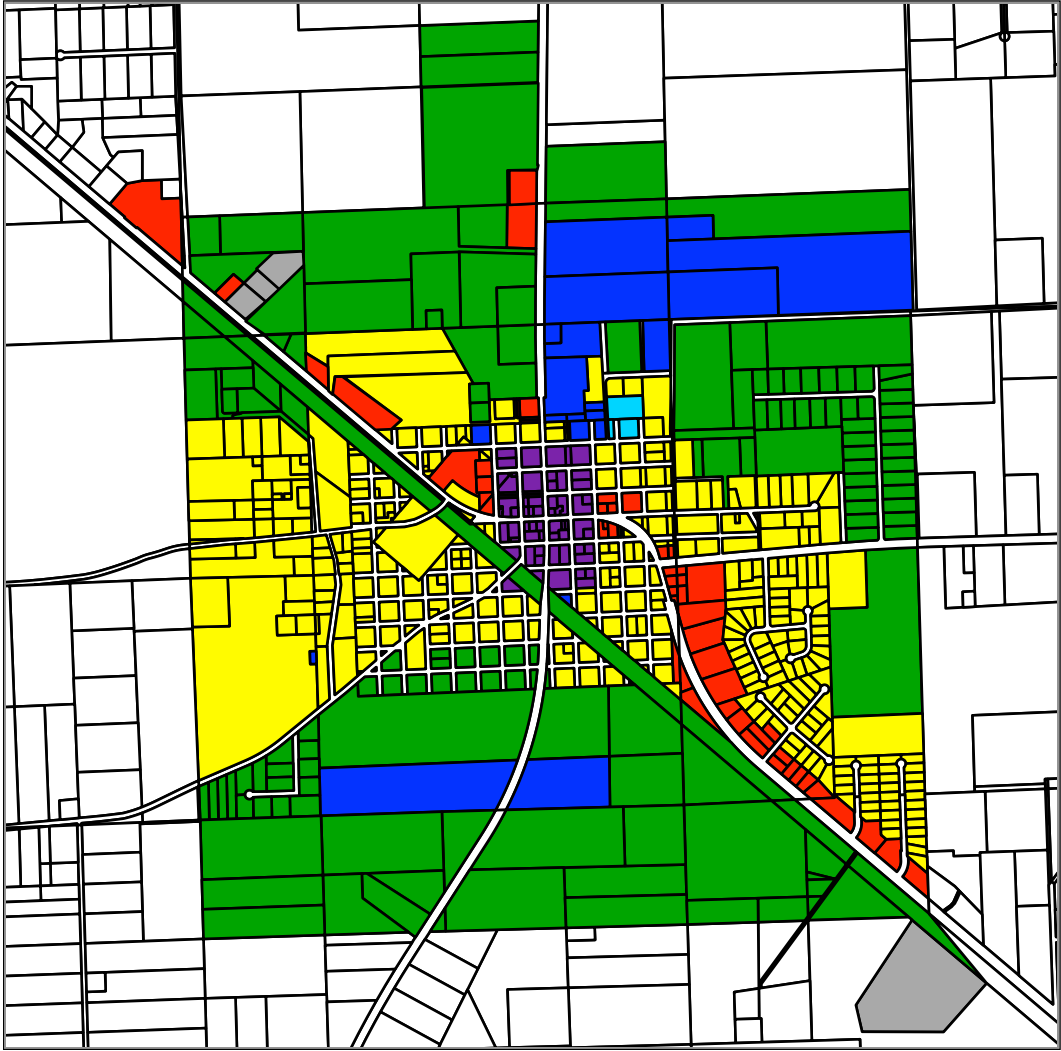

Town of Fort White Future Land Use Map 2015

Fort White Future Land Use

- A
- COMM
- DD
- IND
- LOW
- PUBLIC
- REC

0.25 mi

Source: Columbia County
Property Appraiser; Town of
Fort White
Prepared by DPA, LLC.
Effective May 8, 2008